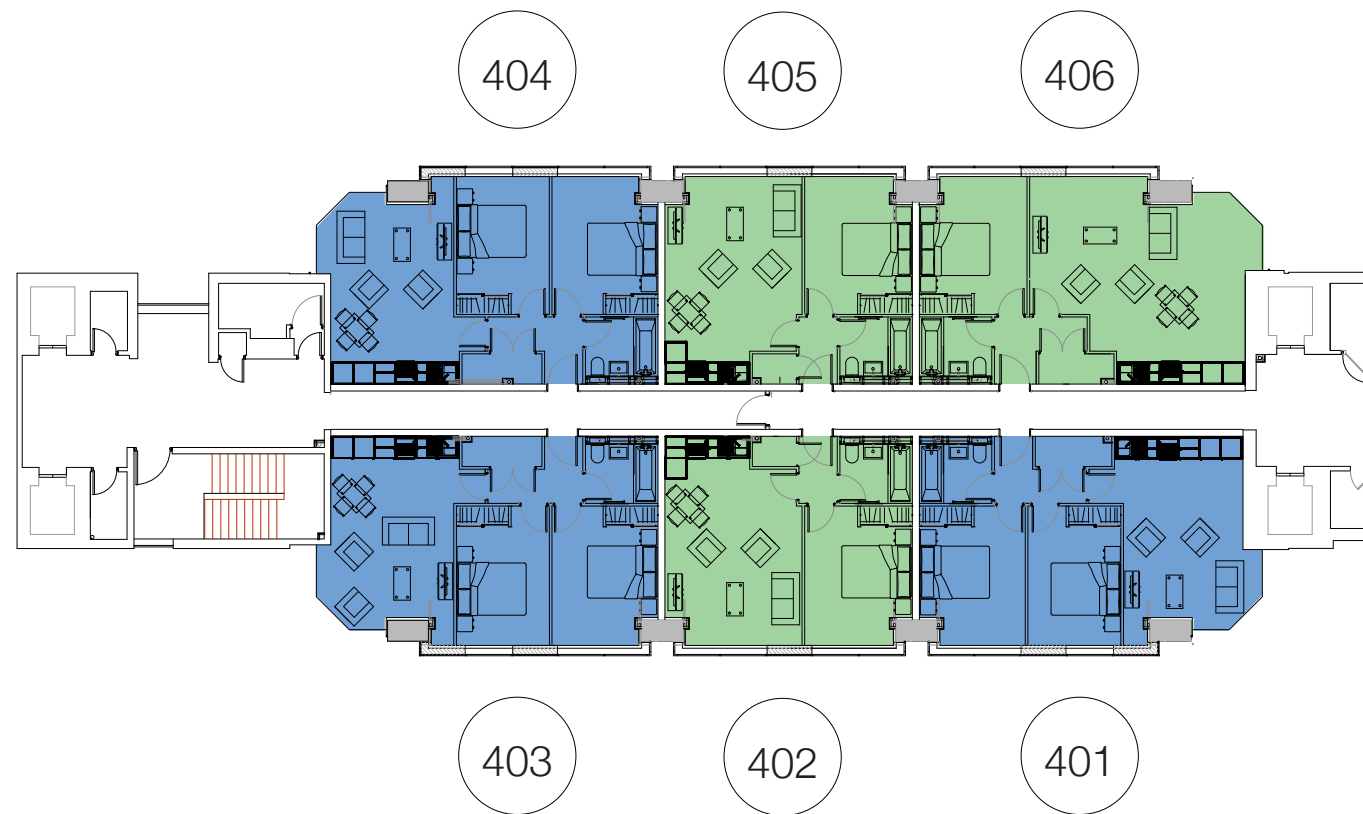

B

B R O A D W A Y

R E S I D E N C E S

Floorplans *Block D*

Block D

Level **1**

North

- Studio apartment
- 1 bed apartment
- 2 bed apartment

Apartment No.	Bedrooms	Area (sq.f)
101	2 bed	592
102	1 bed	452
103	2 bed	603
104	2 bed	603
105	1 bed	452
106	1 bed	549

Block **D**

Level **2**

- Studio apartment
- 1 bed apartment
- 2 bed apartment

Apartment No.	Bedrooms	Area (sq.ft)
201	2 bed	614
202	1 bed	452
203	2 bed	624
204	2 bed	624
205	1 bed	452
206	1 bed	570

Block **D**

Level **3**

North

- Studio apartment
- 1 bed apartment
- 2 bed apartment

Apartment No.	Bedrooms	Area (sq.f)
301	2 bed	614
302	1 bed	452
303	2 bed	624
304	2 bed	624
305	1 bed	452
306	1 bed	570

Block **D**

Level **4**

- 1 bed apartment
- 1 bed apartment
- 2 bed apartment

Apartment No.	Bedrooms	Area (sq.f)
401	2 bed	603
402	1 bed	452
403	2 bed	603
404	2 bed	603
405	1 bed	452
406	1 bed	549

Block **D**

Level **5**