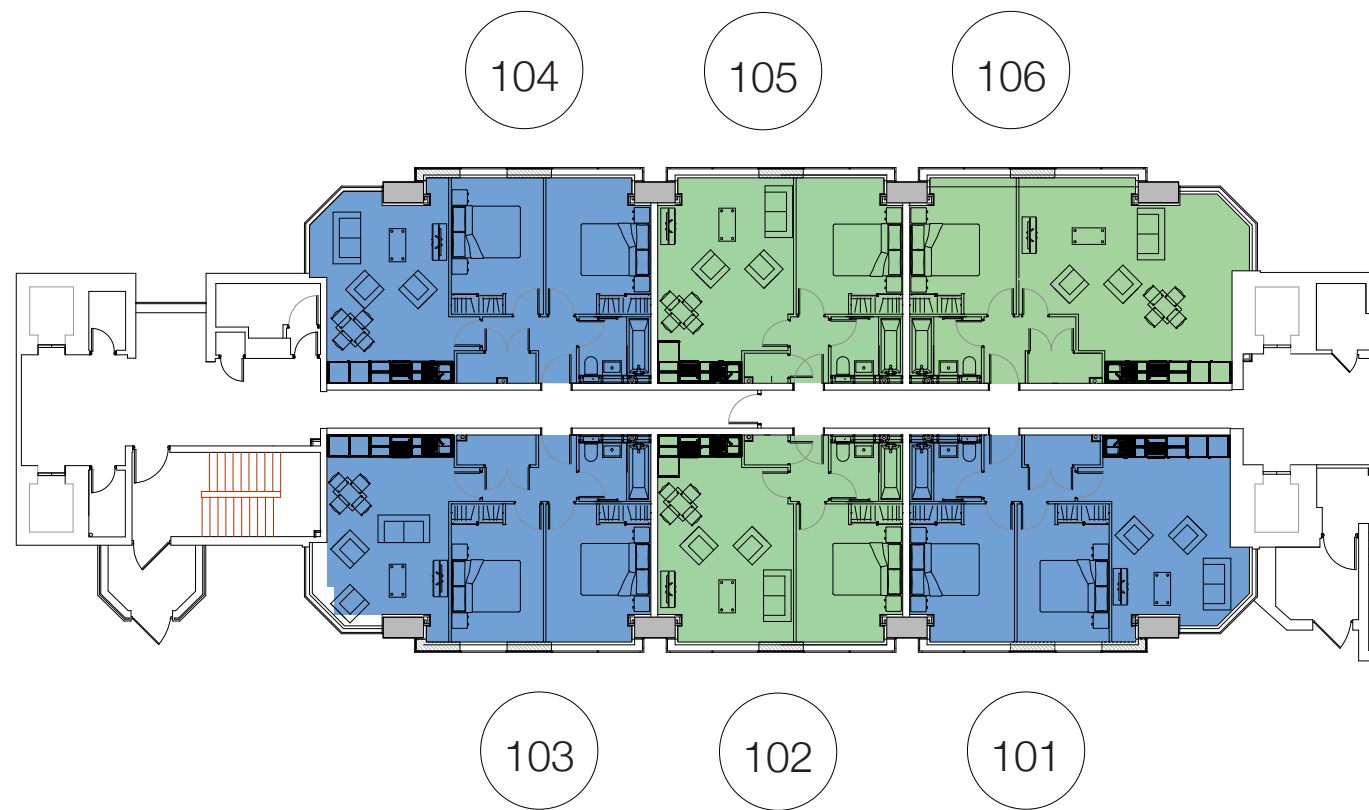

B

B R O A D W A Y

R E S I D E N C E S

Floorplans *Block D*

Block D

Level **1**

North

- Studio apartment
- 1 bed apartment
- 2 bed apartment

Apartment No.	Bedrooms	Area (sq.f)
101	2 bed	592
102	1 bed	452
103	2 bed	603
104	2 bed	603
105	1 bed	452
106	1 bed	549

Block **D**

Level **2**

- Studio apartment
- 1 bed apartment
- 2 bed apartment

Apartment No.	Bedrooms	Area (sq.ft)
201	2 bed	614
202	1 bed	452
203	2 bed	624
204	2 bed	624
205	1 bed	452
206	1 bed	570

Block **D**

Level **3**

North

- Studio apartment
- 1 bed apartment
- 2 bed apartment

Apartment No.	Bedrooms	Area (sq.f)
301	2 bed	614
302	1 bed	452
303	2 bed	624
304	2 bed	624
305	1 bed	452
306	1 bed	570

Block **D**

Level **4**

- 1 bed apartment
- 1 bed apartment
- 2 bed apartment

Apartment No.	Bedrooms	Area (sq.f)
401	2 bed	603
402	1 bed	452
403	2 bed	603
404	2 bed	603
405	1 bed	452
406	1 bed	549

Block **D**

Level **5**