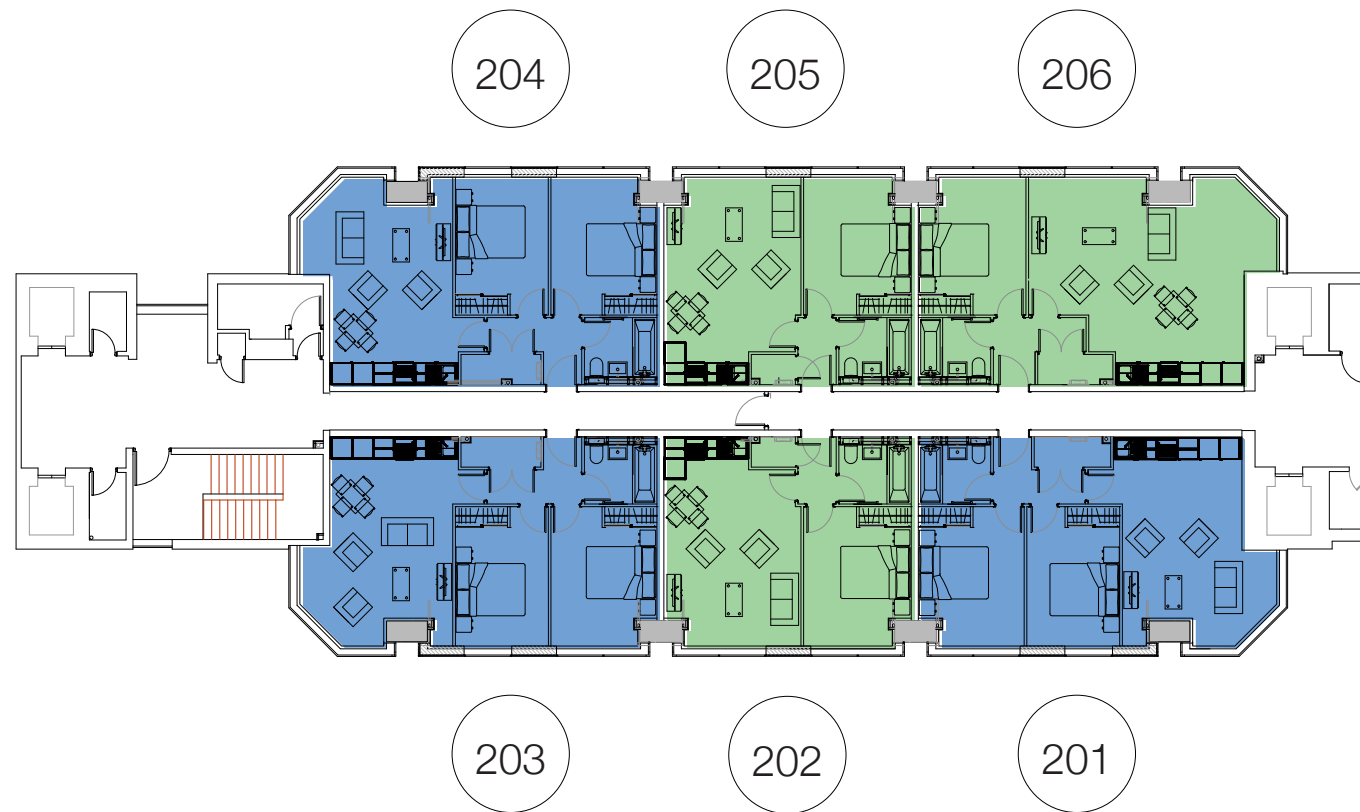

B

B R O A D W A Y

R E S I D E N C E S

Floorplans *Block D*

Block D

Level **1**

North

- Studio apartment
- 1 bed apartment
- 2 bed apartment

Apartment No.	Bedrooms	Area (sq.f)
101	2 bed	592
102	1 bed	452
103	2 bed	603
104	2 bed	603
105	1 bed	452
106	1 bed	549

Block **D**

Level **2**

- Studio apartment
- 1 bed apartment
- 2 bed apartment

Apartment No.	Bedrooms	Area (sq.ft)
201	2 bed	614
202	1 bed	452
203	2 bed	624
204	2 bed	624
205	1 bed	452
206	1 bed	570

Block **D**

Level **3**

North

- Studio apartment
- 1 bed apartment
- 2 bed apartment

Apartment No.	Bedrooms	Area (sq.f)
301	2 bed	614
302	1 bed	452
303	2 bed	624
304	2 bed	624
305	1 bed	452
306	1 bed	570

Block **D**